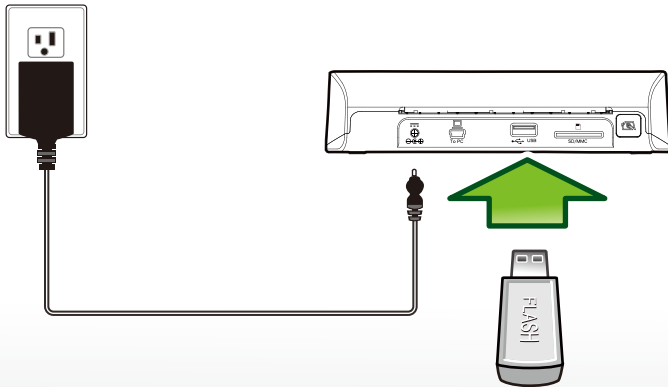

Intelligent Photo Scanner IS15

- No PC Required, Easy To Use
- Scan to SD Card/Flash Disc
- Lightweight, & Portable
- Can Be Used as a Card Reader
- Fast Saving & Reading in Seconds

1

2

1

2

Avision

Intelligent Scanning

Intelligent Photo Scanner IS15

Even the photo feeding is **not straight**, the image is still **right !!**

- Optical resolution up to 300 dpi
- Mini-USB 2.0 Port

- Scan traditional print photos
- Wallet-size to 4" x 6"

- Built-in 2-in-1 card reader
- SD/MMC/Flash Disc

Intelligent Photo Scanner IS15

Paper Feeding:	Sheetfed
Scanning Technology:	Contact Image Sensor (CIS)
Document Size:	Max. 100 mm x 152 mm (4 in x 6 in)
Scanning Speed:	< 7 sec. (Color, 4"x6" , 300 dpi)
Output Resolution:	300 dpi
Output Formats:	24-bit color, JPEG
Bundled Software:	Scan to PC utility
Interface:	USB 2.0
Power Supply:	Input: 100-240 VAC, 50/60 Hz Output: 5V, 2.0A
Power Consumption:	<9 W
Environmental Factors:	Operating temperature: 10 to 35 (50 to 95) Operating humidity: 10% to 85%
Acoustical Noise:	Standby: < 45 dB Operating: <56 dB
Dimensions (W x D x H):	183 mm x 74 mm x 43 mm (7.2 in x 2.9 in x 1.7 in)
Weight:	200 g
Memory Card Support	SD, SDHC / USB Disc