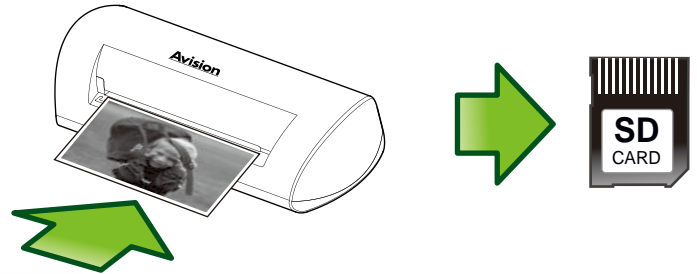

Intelligent Photo Scanner IS15

- No PC Required, Easy To Use
- Scan to SD Card/Flash Disc
- Lightweight, & Portable
- Can Be Used as a Card Reader
- Fast Saving & Reading in Seconds

1

2

1

2

Avision

Intelligent Scanning

Intelligent Photo Scanner IS15

Even the photo feeding is **not straight**, the image is still **right !!**

- Optical resolution up to 300 dpi
- Mini-USB 2.0 Port

- Scan traditional print photos
- Wallet-size to 4" x 6"

- Built-in 2-in-1 card reader
- SD/MMC/Flash Disc

Intelligent Photo Scanner IS15

Paper Feeding:	Sheetfed
Scanning Technology:	Contact Image Sensor (CIS)
Document Size:	Max. 100 mm x 152 mm (4 in x 6 in)
Scanning Speed:	< 7 sec. (Color, 4"x6" , 300 dpi)
Output Resolution:	300 dpi
Output Formats:	24-bit color, JPEG
Bundled Software:	Scan to PC utility
Interface:	USB 2.0
Power Supply:	Input: 100-240 VAC, 50/60 Hz Output: 5V, 2.0A
Power Consumption:	<9 W
Environmental Factors:	Operating temperature: 10 to 35 (50 to 95) Operating humidity: 10% to 85%
Acoustical Noise:	Standby: < 45 dB Operating: <56 dB
Dimensions (W x D x H):	183 mm x 74 mm x 43 mm (7.2 in x 2.9 in x 1.7 in)
Weight:	200 g
Memory Card Support	SD, SDHC / USB Disc