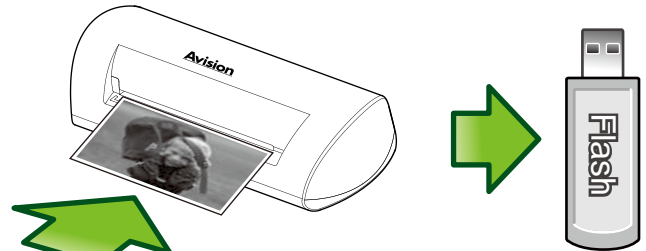

Intelligent Photo Scanner IS15

- No PC Required, Easy To Use
- Scan to SD Card/Flash Disc
- Lightweight, & Portable
- Can Be Used as a Card Reader
- Fast Saving & Reading in Seconds

1

2

1

2

Avision

Intelligent Scanning

Intelligent Photo Scanner IS15

Even the photo feeding is **not straight**, the image is still **right !!**

- Optical resolution up to 300 dpi
- Mini-USB 2.0 Port

- Scan traditional print photos
- Wallet-size to 4" x 6"

- Built-in 2-in-1 card reader
- SD/MMC/Flash Disc

Intelligent Photo Scanner IS15

Paper Feeding:	Sheetfed
Scanning Technology:	Contact Image Sensor (CIS)
Document Size:	Max. 100 mm x 152 mm (4 in x 6 in)
Scanning Speed:	< 7 sec. (Color, 4"x6" , 300 dpi)
Output Resolution:	300 dpi
Output Formats:	24-bit color, JPEG
Bundled Software:	Scan to PC utility
Interface:	USB 2.0
Power Supply:	Input: 100-240 VAC, 50/60 Hz Output: 5V, 2.0A
Power Consumption:	<9 W
Environmental Factors:	Operating temperature: 10 to 35 (50 to 95) Operating humidity: 10% to 85%
Acoustical Noise:	Standby: < 45 dB Operating: <56 dB
Dimensions (W x D x H):	183 mm x 74 mm x 43 mm (7.2 in x 2.9 in x 1.7 in)
Weight:	200 g
Memory Card Support	SD, SDHC / USB Disc