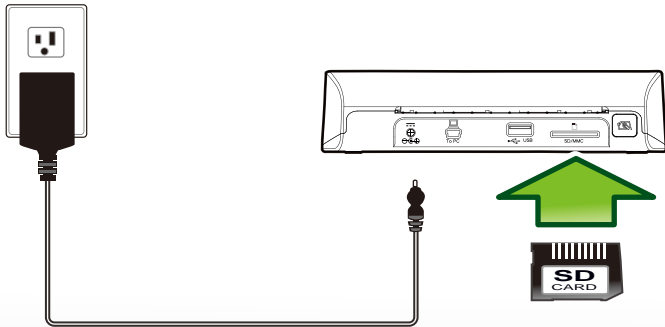

Intelligent Photo Scanner IS15

- No PC Required, Easy To Use
- Scan to SD Card/Flash Disc
- Lightweight, & Portable
- Can Be Used as a Card Reader
- Fast Saving & Reading in Seconds

1

2

1

2

Avision

Intelligent Scanning

Intelligent Photo Scanner IS15

Even the photo feeding is **not straight**, the image is still **right !!**

- Optical resolution up to 300 dpi
- Mini-USB 2.0 Port

- Scan traditional print photos
- Wallet-size to 4" x 6"

- Built-in 2-in-1 card reader
- SD/MMC/Flash Disc

Intelligent Photo Scanner IS15

Paper Feeding:	Sheetfed
Scanning Technology:	Contact Image Sensor (CIS)
Document Size:	Max. 100 mm x 152 mm (4 in x 6 in)
Scanning Speed:	< 7 sec. (Color, 4"x6" , 300 dpi)
Output Resolution:	300 dpi
Output Formats:	24-bit color, JPEG
Bundled Software:	Scan to PC utility
Interface:	USB 2.0
Power Supply:	Input: 100-240 VAC, 50/60 Hz Output: 5V, 2.0A
Power Consumption:	<9 W
Environmental Factors:	Operating temperature: 10 to 35 (50 to 95) Operating humidity: 10% to 85%
Acoustical Noise:	Standby: < 45 dB Operating: <56 dB
Dimensions (W x D x H):	183 mm x 74 mm x 43 mm (7.2 in x 2.9 in x 1.7 in)
Weight:	200 g
Memory Card Support	SD, SDHC / USB Disc