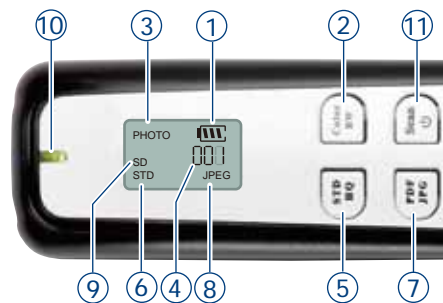

The handheld scanner brings you a wireless and highly efficient life

This is a truly portable, cordless handheld scanner that allows you to capture important documents, books, letters, receipts, photos and more into a micro SD™ card. Powered by a rechargeable Li-Ion battery, the handheld scanner is cordless and easy to travel with. As you move the scanner over an area as large as 8.27"x 14", its sensitive color image sensor scans at high (600 dpi), or standard (300 dpi) resolution, saving images as JPEG/PDF files stored on an inserted micro SD™ card. The built-in display shows the selected resolution, file format, color or black and white mode, scan count, remaining battery life, and even the scanning speed. What is amazing, it only takes 2 seconds to scan a color A4 document. black-white mode).

To view or download the scanned image, you can either remove the micro SD™ card and connect it to a card reader, or connect the scanner to your computer via a supplied USB cable.

The easy-to-use LCD screen and button

1	Battery indicator	Battery is full,  Empty battery
2	Color selector	Press to choose color or black and white
3	Effect indicator	indicator Color,  indicator Black and white
4	Counting indicator	Show scan count
5	Resolution selector	Press to choose STD ( standard ) or HQ ( high quality redolution )
6	Resolution indicator	( 300 dpi ) ( 600 dpi )
7	File format selector	Press to choose JPEG or PDF
8	File format indicator	JPEG , PDF or MPDF
9	SD card indicator	Picture will be stored in micro SD card
10	LED	A red flashing LED indicator error Show ready status or scan in progress
11	Power/Scan Button	Hold 2 seconds to power on / press to start scan end scan